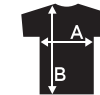

mercER INSULATED BODYWARMER

♂ 39422 (XS-XXL)

fabric

290T woven of 100% Polyester with water repellent coating and water repellent finish. Padding of 100% Polyester.

features

- › Global Fit
- › Elastic binding at bottom and armholes
- › Locker loop
- › Handpockets with zipper
- › Inner stormflap with chinguard

care instructions

sizing

(XS-XXL)

Size:	XS	S	M	L	XL	XXL
A	53	55	58,5	62	66	70
B	70,5	72	73	75	77,5	80

Measurement 'A' 1/2 chest (measured 2 cm from armpit)

Measurement 'B' center back length measured from HSP (highest shoulder point)